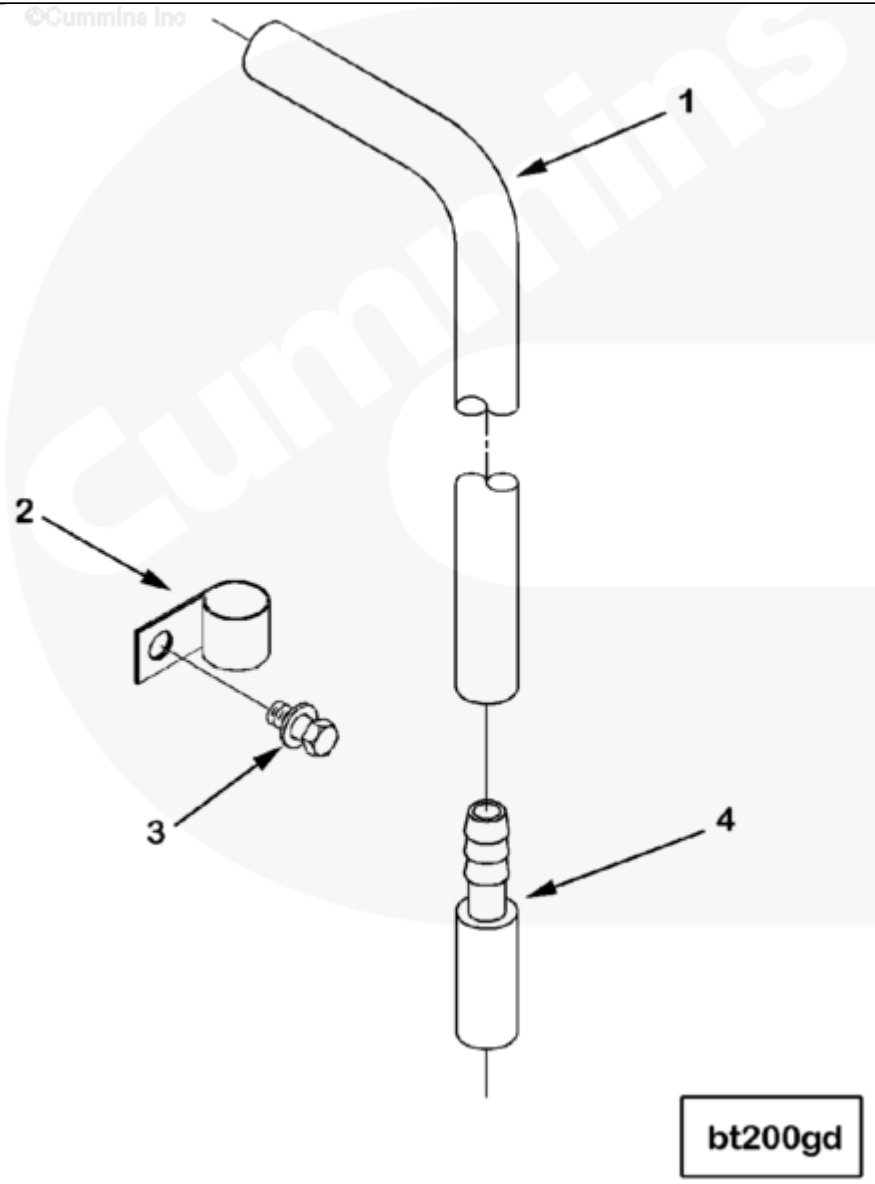

Parts Catalog - Option Detail

Electronic Parts Catalog - Option Detail				
Option	Group	Graphic	Film Card	Date
BR2714-04	03.02	bt200gd	II	01-DEC-99
Engines	ISM CM570, ISM CM570/870, ISM CM875, ISM CM876, ISM CM876 E, ISM11 CM876 M103, ISM11 CM876 SN, M11 CELECT, M11 CELECT PLUS, M11 MECHANICAL, QSM11 CM570, QSM11 CM876			

[SMALL](#) | [MEDIUM](#) | [LARGE](#)

Cart	Ref No	Part Number	Part Description	Required	Remarks
View My Cart					
		BR2714-04	Crankcase Breather		MR - BREATHER, CRANKCASE...(More)

					Engine Family: M11
					Breather System: Open
					Breather Location: Internal
					Vent Location: Side
					Vent Tube Routing: Left
					Center
					Block Hole Clipping Location:
					#333 Facing Front
					Vent Tube End Location: 6 in.
					Below Pan Rail
					CENTINEL Provision: No
<input type="checkbox"/>	1	3394702	Plain Hose	1	
<input type="checkbox"/>	2	107460	Clip	1	
<input type="checkbox"/>	3	3818060	Captive Washer Cap Screw	1	M10 x 1.50 x 25
<input type="checkbox"/>	4	3819475	Breather Tube	1	